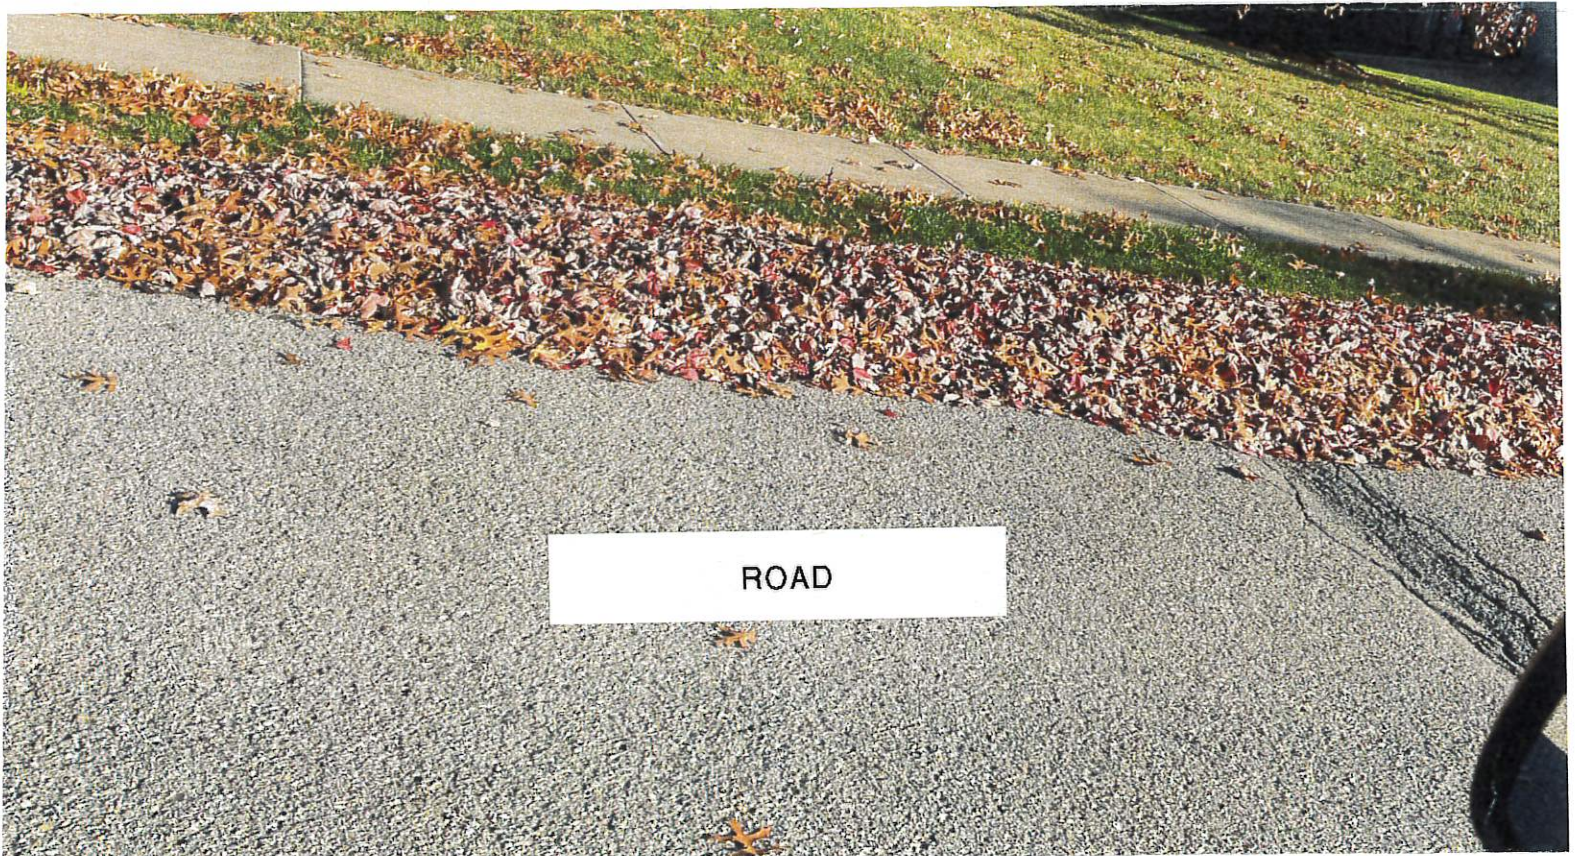

## REMINDER TO RESIDENTS

PLEASE RAKE YOUR LEAVES TO THE CURB FOR THE LEAF VAC TRUCK TO BE ABLE TO PICK UP THE LEAVES UP.

EXAMPLE OF PROPERLY RAKED LEAVES

THANK YOU

COLLIER TOWNSHIP PUBLIC WORKS